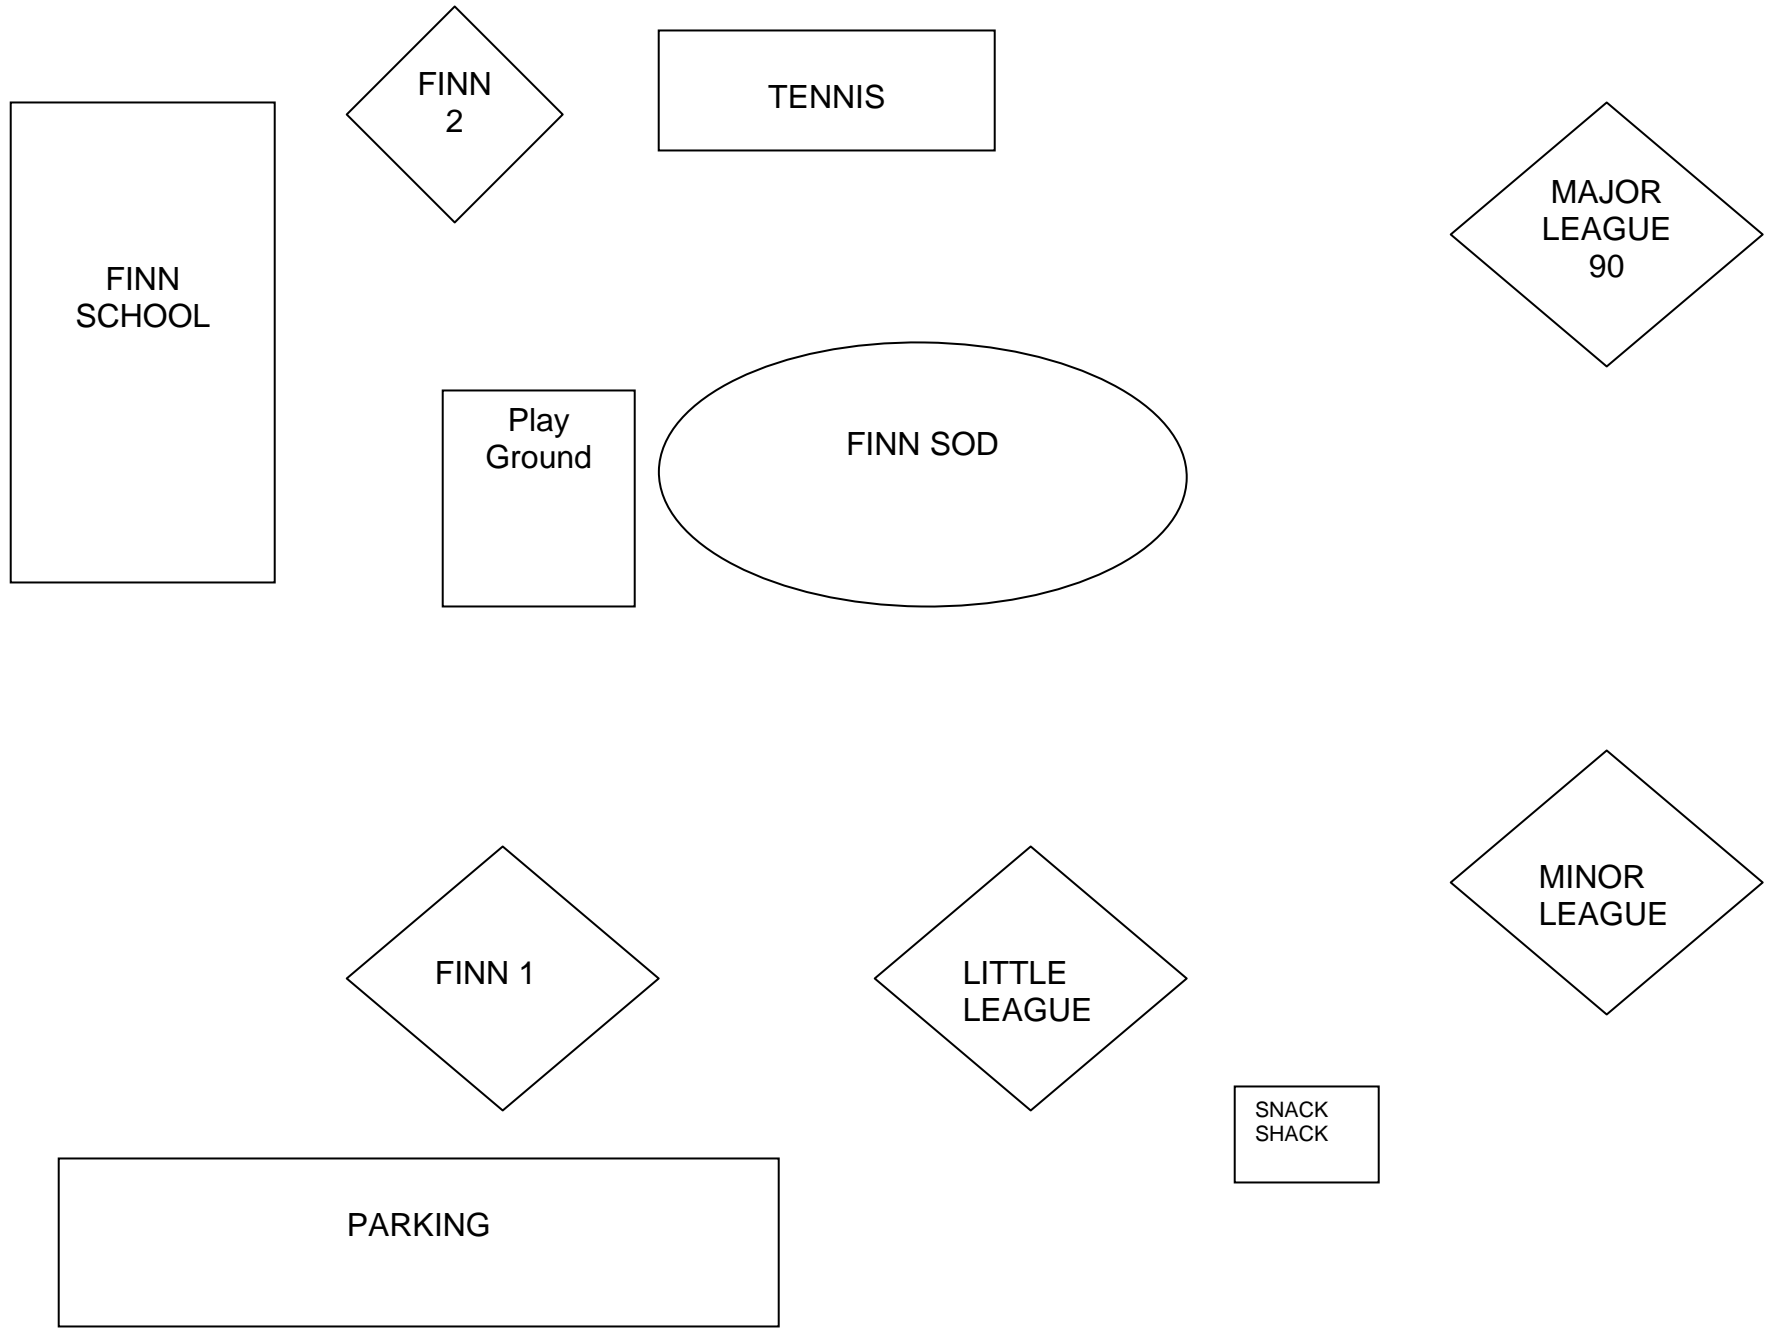

MAP of MOONEY FIELD COMPLEX at MARY FINN SCHOOL

PARKERVILLE ROAD